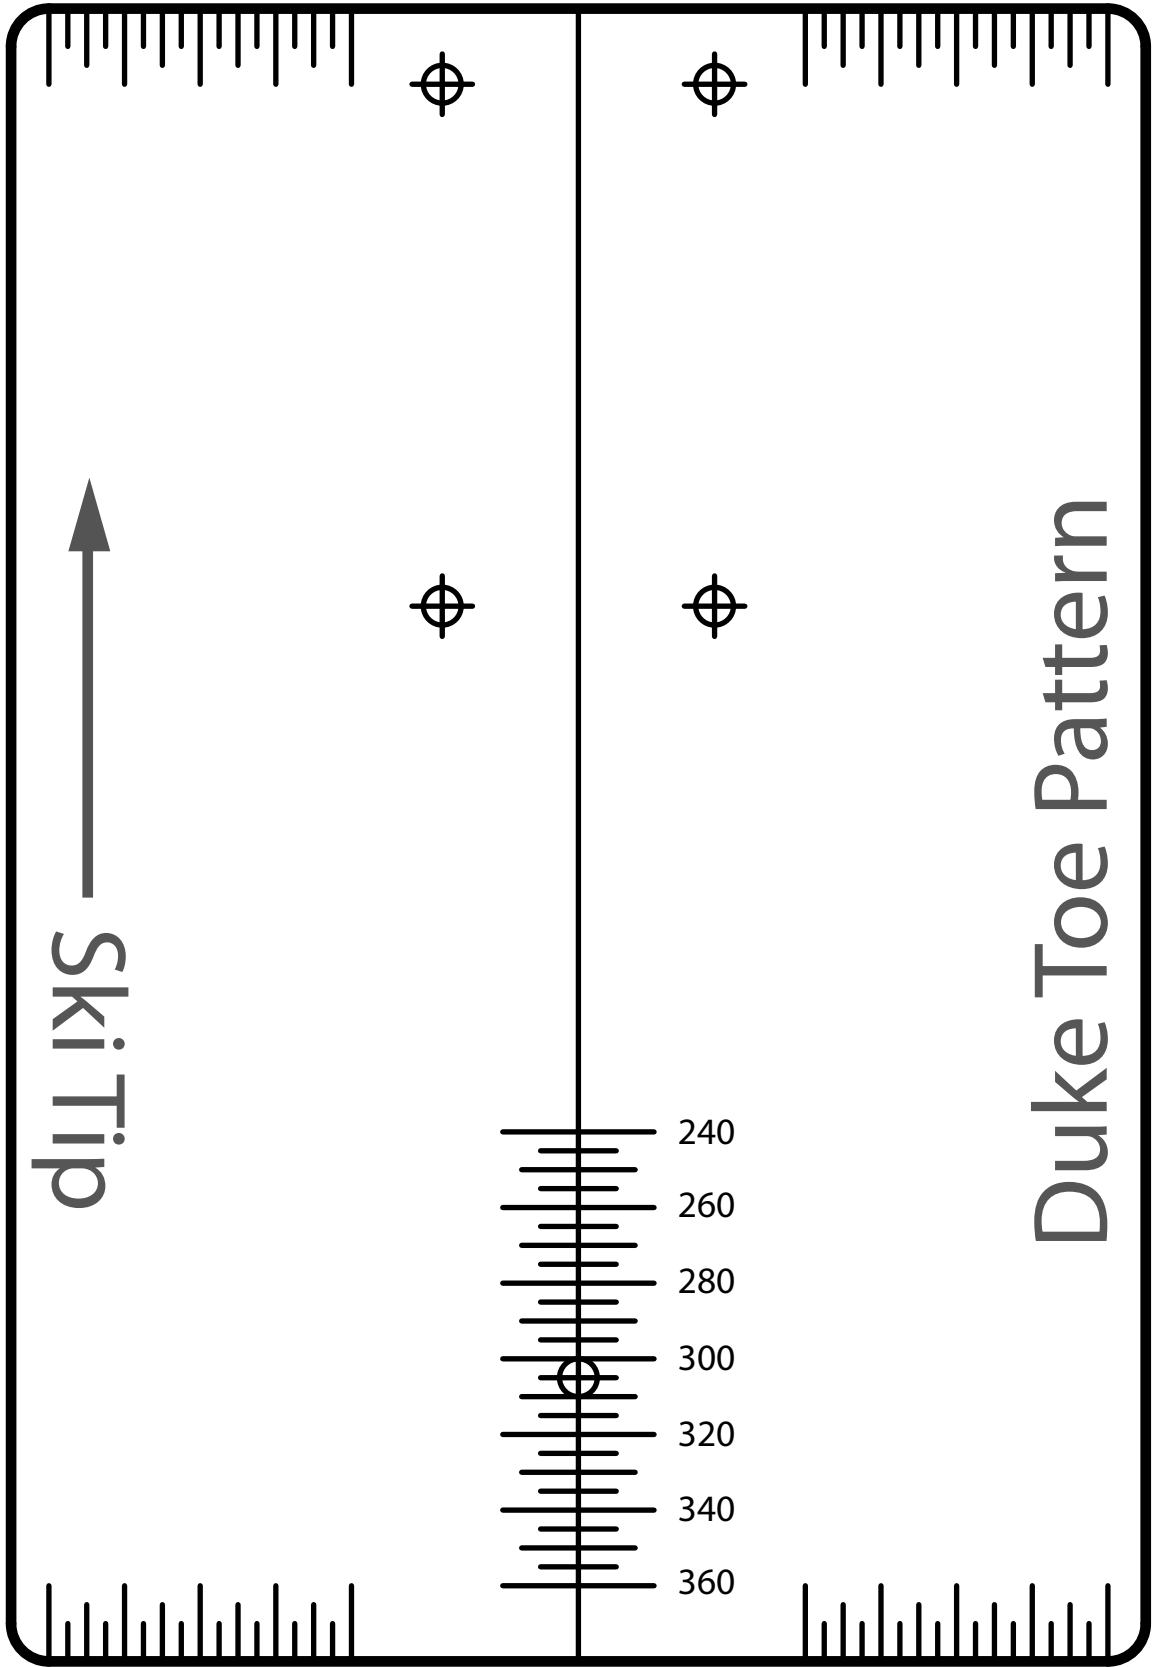

Check your
print scaling
20cm 8inch

Check your
print scaling
20cm 8inch

— Ski Tip

Small
240
260
280
300
320
340

Large
280
300
320
340
360

Duke Sm/Lg Heel Pattern

Copyright Wagner Designs LLC 2010
www.bindingfreedom.com