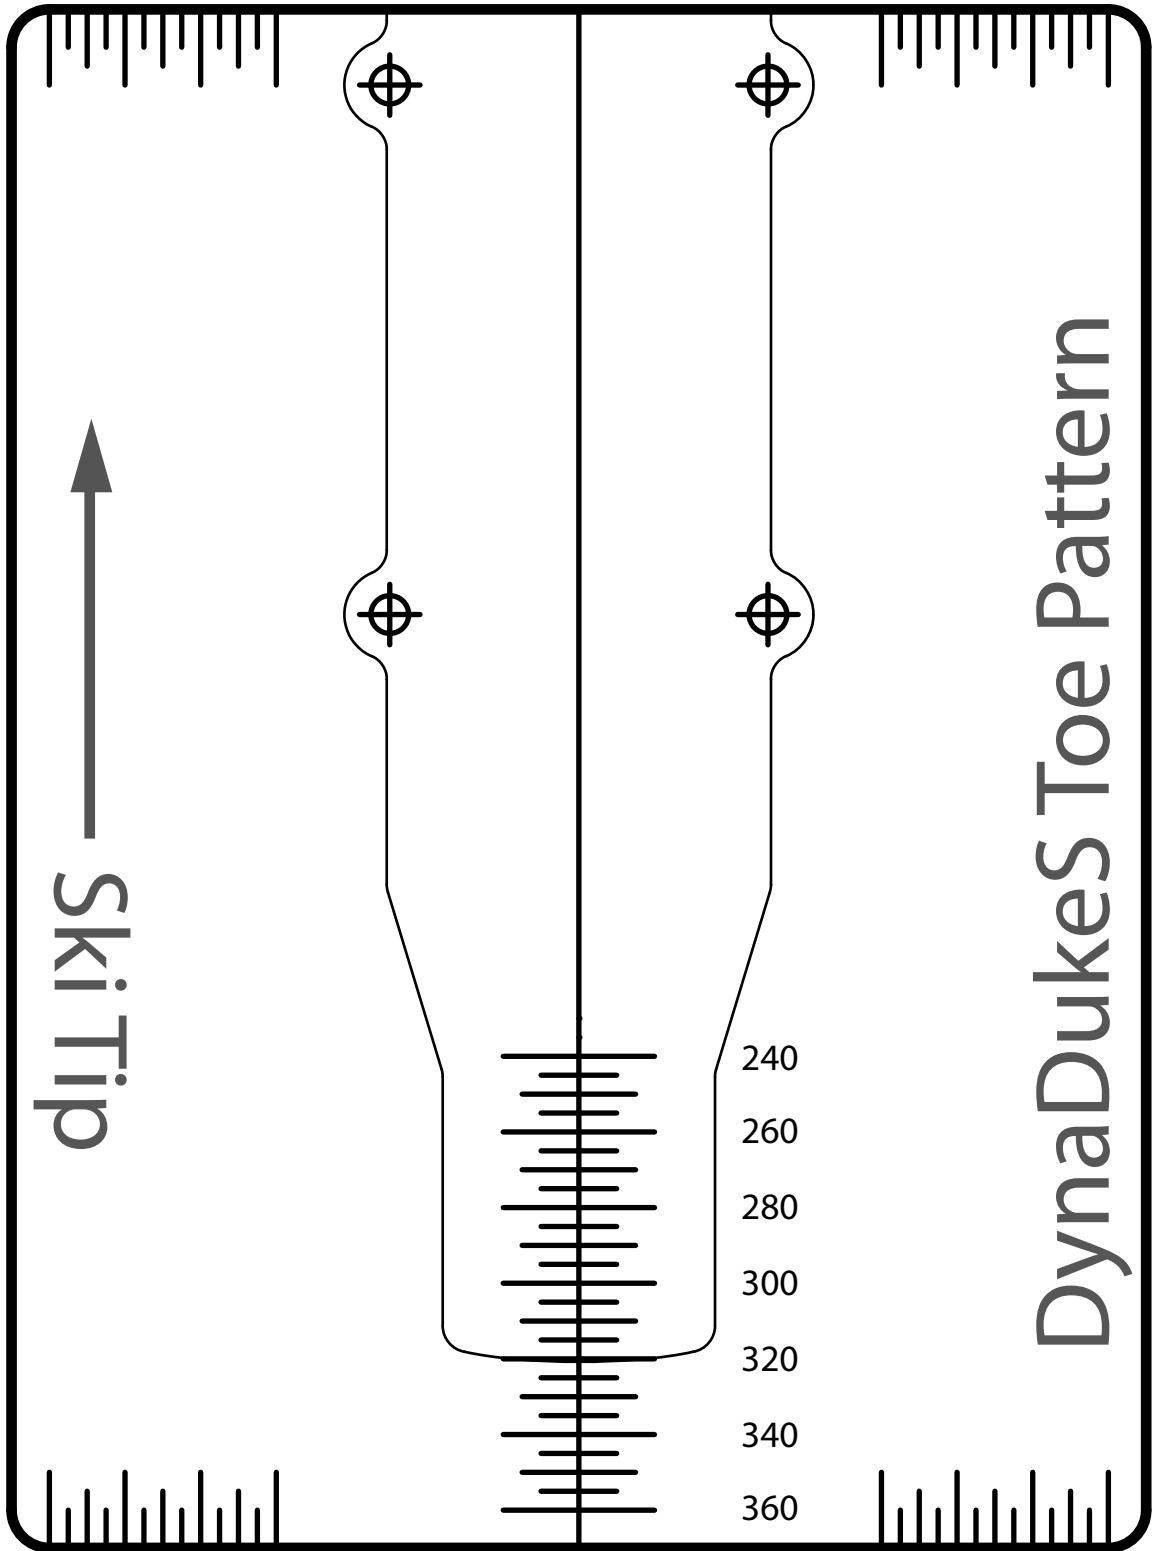

Check your
print scaling
20cm 8inch

Check your
print scaling
20cm 8inch

— **Ski Tip** →

Copyright Wagner Designs LLC 2010
www.bindingfreedom.com

Small
240
260
280
300
320
340

Large
280
300
320
340
360

DynaDukes Sm/Lg Heel Pattern