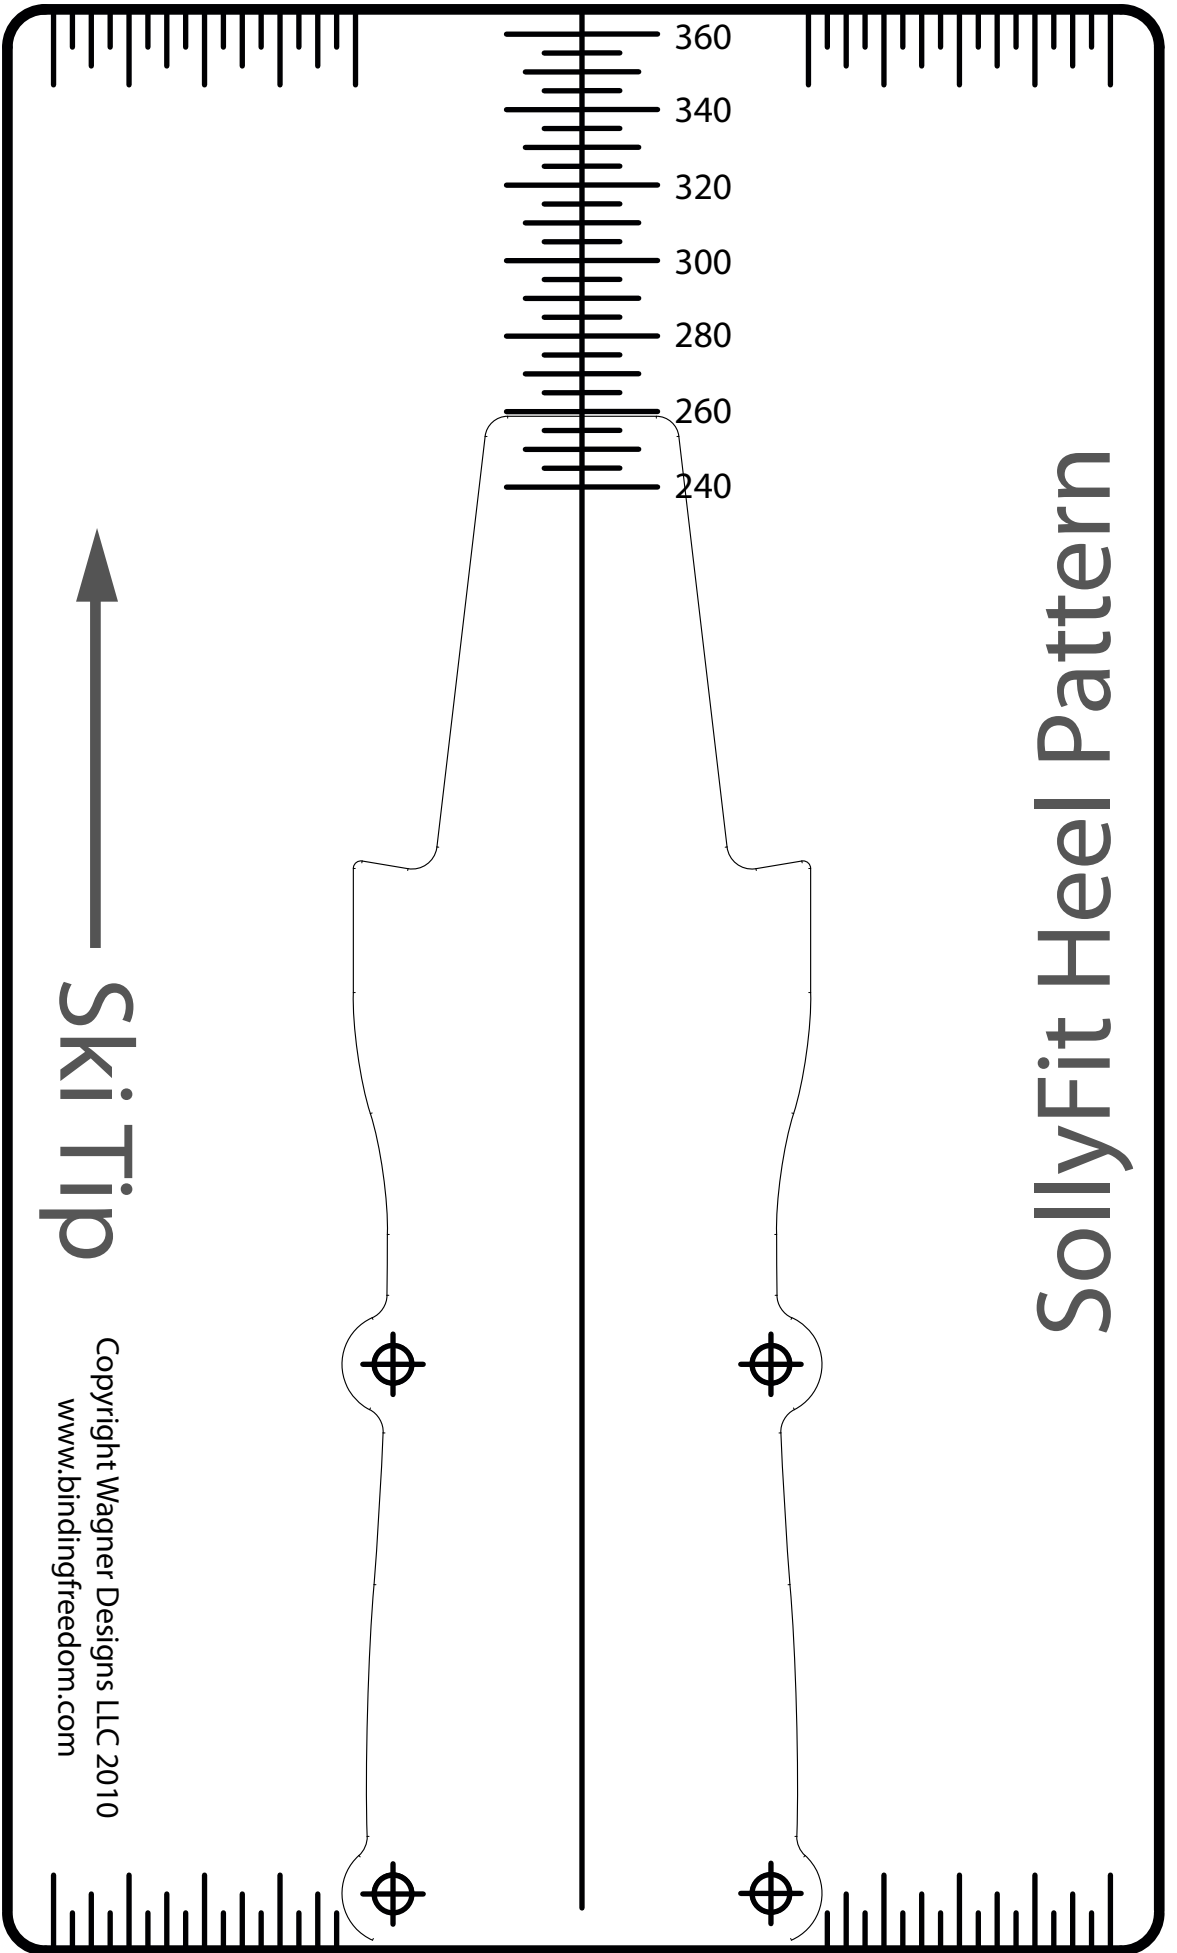

Check your
print scaling
20cm 8inch

— **Ski Tip** →

Copyright Wagner Designs LLC 2010
www.bindingfreedom.com

SollyFit Toe Pattern

Check your
print scaling
20cm 8inch

—↑
Ski Tip

Copyright Wagner Designs LLC 2010
www.bindingfreedom.com

SollyFit Heel Pattern