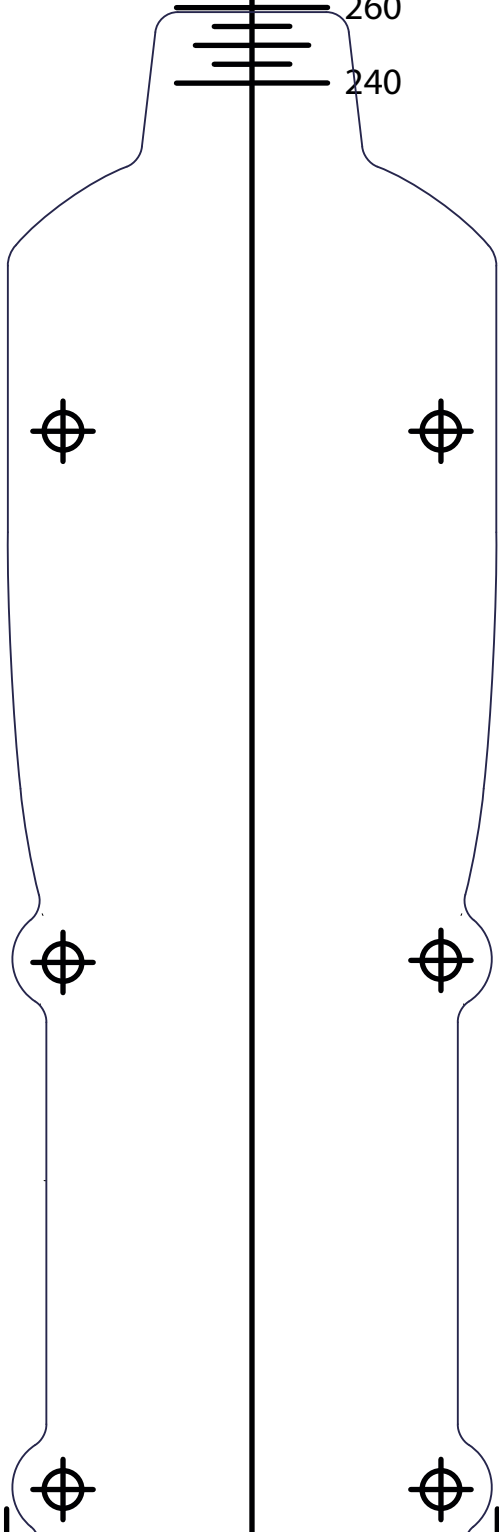

Check your
print scaling
20cm 8inch

— **Ski Tip** →

Copyright Wagner Designs LLC 2012
www.bindingfreedom.com

DynaLook Toe Pattern

Check your
print scaling
20cm 8inch

— **Ski Tip** →

Copyright Wagner Designs LLC 2012
www.bindingfreedom.com

DynaLook Heel Pattern