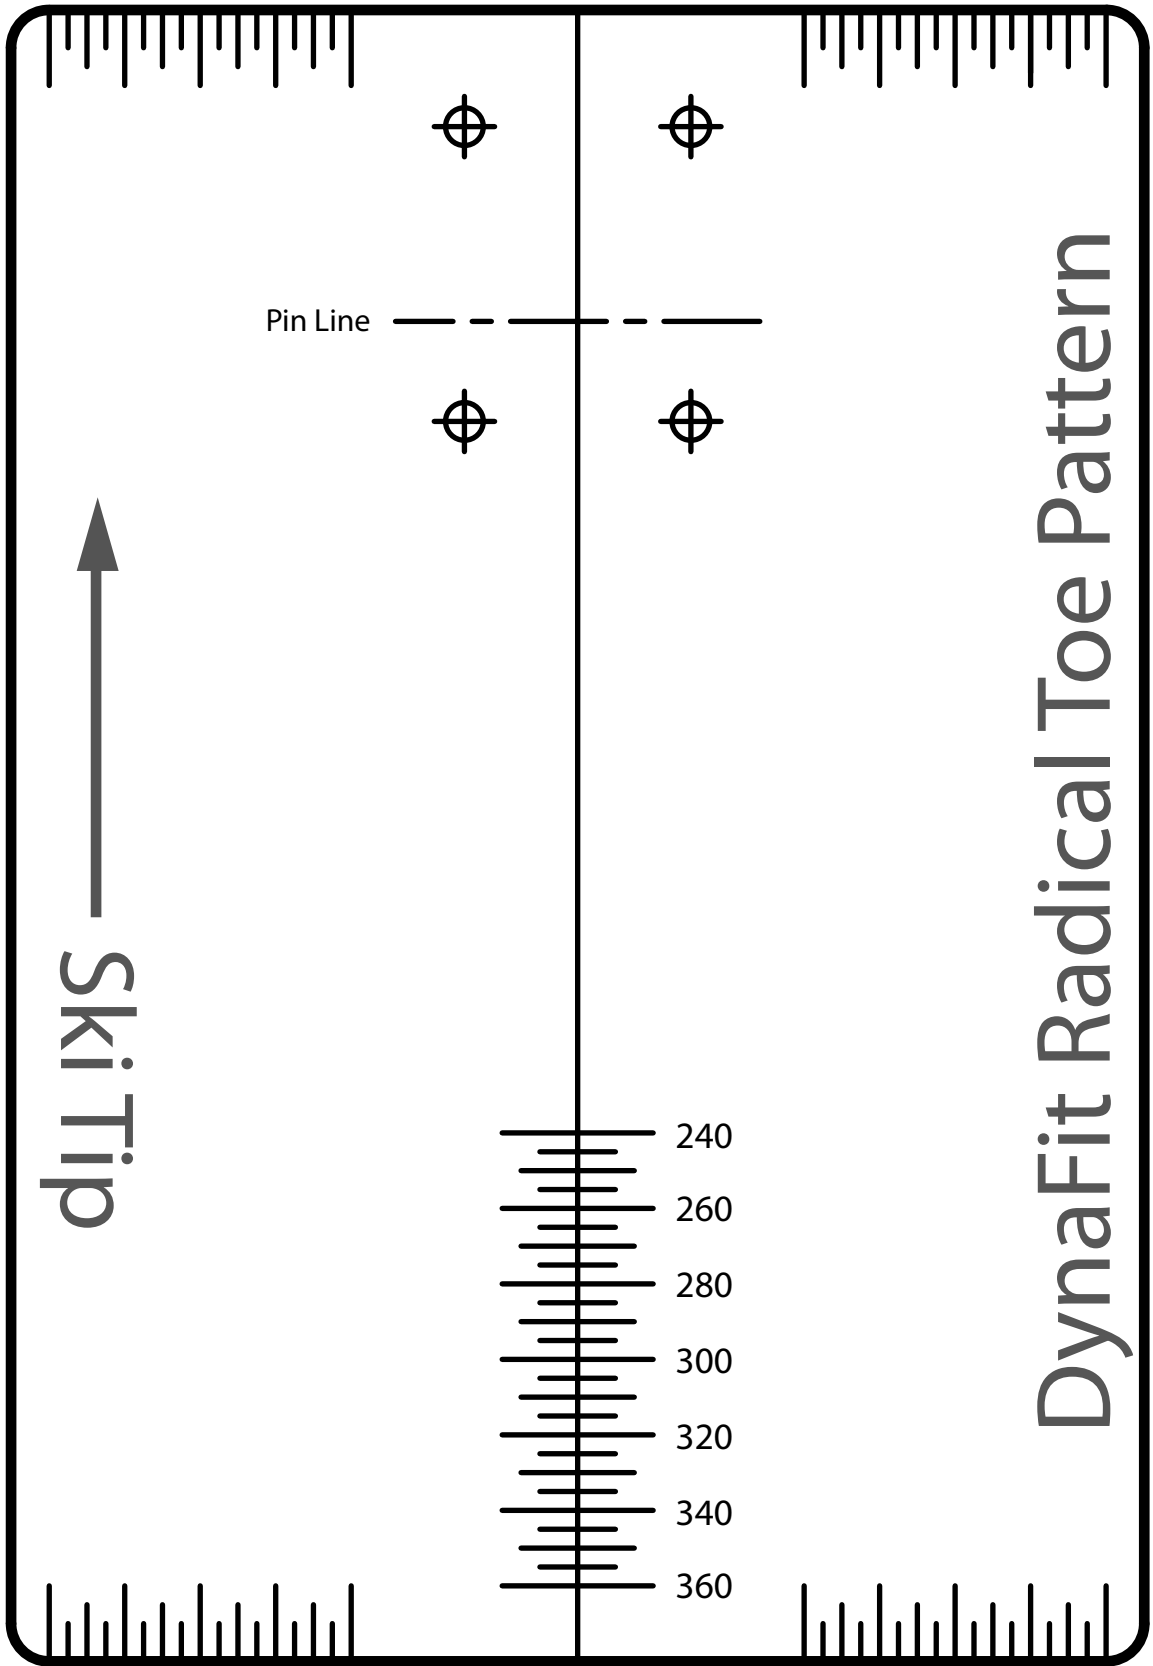

Check your
print scaling
20cm 8inch

DynaFit Radical Toe Pattern

Check your
print scaling
20cm 8inch

—↑
Ski Tip

Copyright Wagner Designs LLC 2011
www.bindingfreedom.com

360
340
320
300
280
260
240

DynaFit Radical Heel Pattern