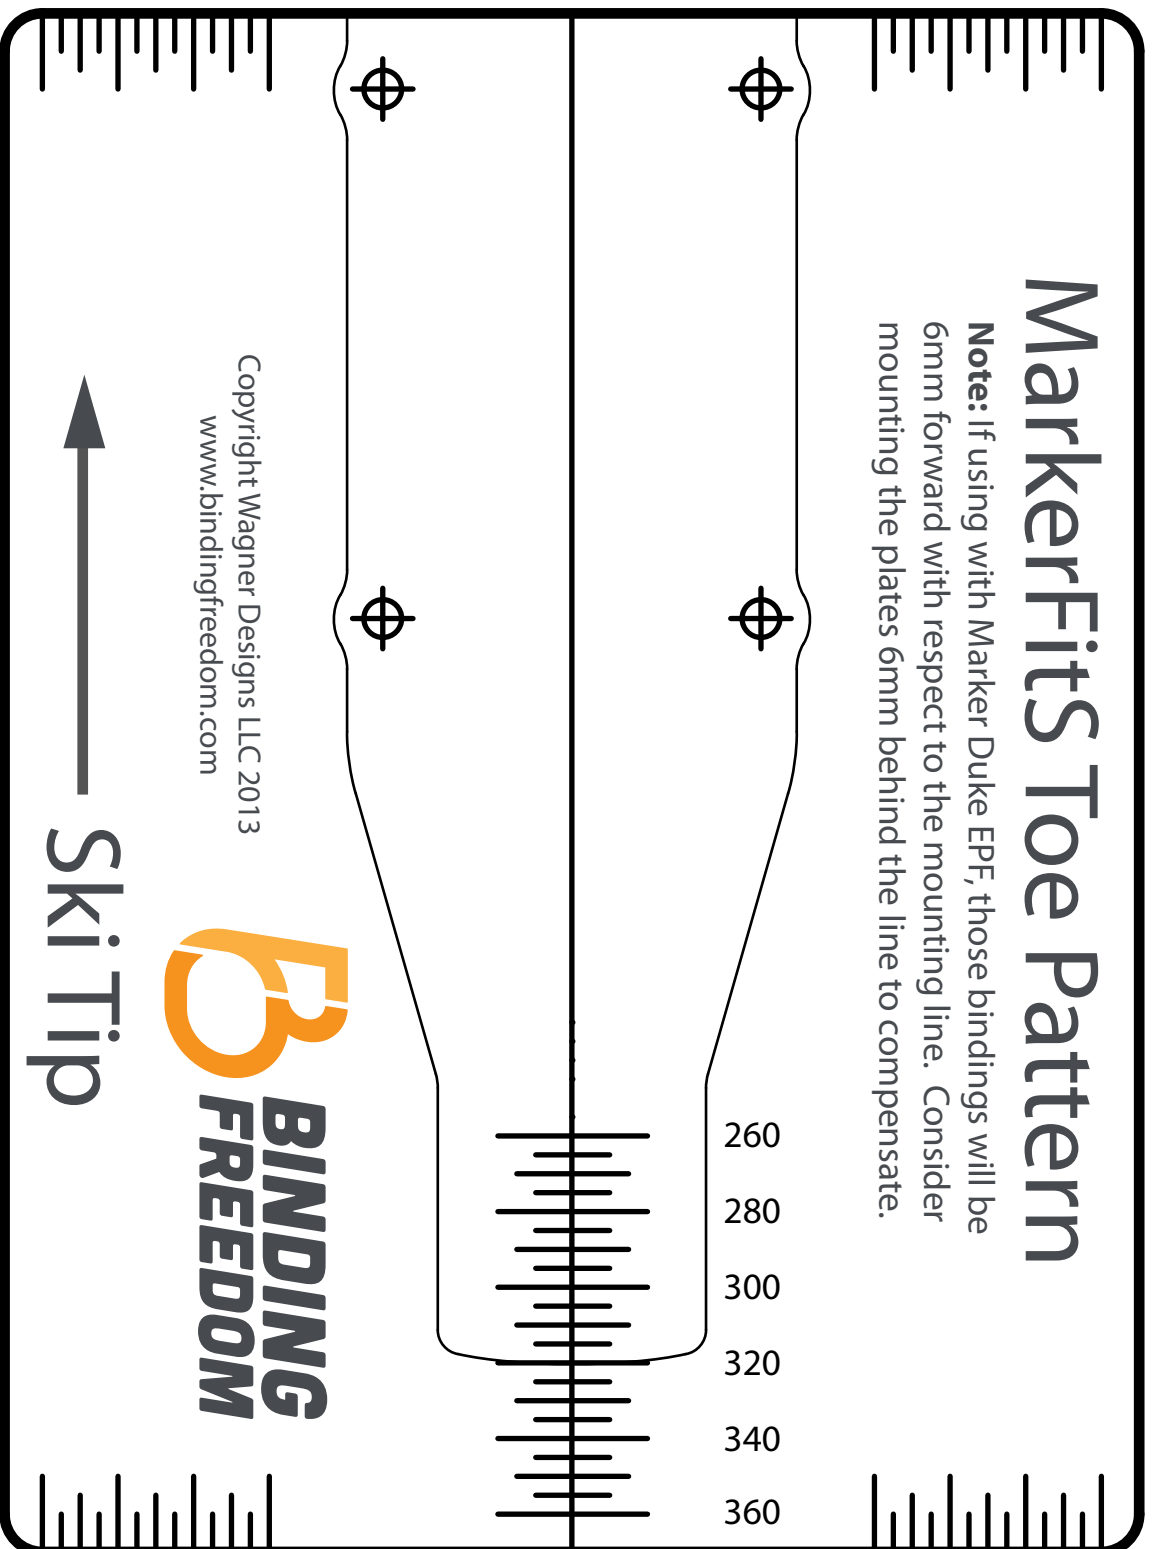

# MarkerFits Toe Pattern

**Note:** If using with Marker Duke EPF, those bindings will be 6mm forward with respect to the mounting line. Consider mounting the plates 6mm behind the line to compensate.

Copyright Wagner Designs LLC 2013  
[www.bindingfreedom.com](http://www.bindingfreedom.com)

—→ Ski Tip

Check your  
print scaling  
20cm 8inch

# MarkerFits Heel Pattern

Copyright Wagner Designs LLC 2013  
[www.bindingfreedom.com](http://www.bindingfreedom.com)

Ski Tip

Check your  
print scaling  
20cm 8inch