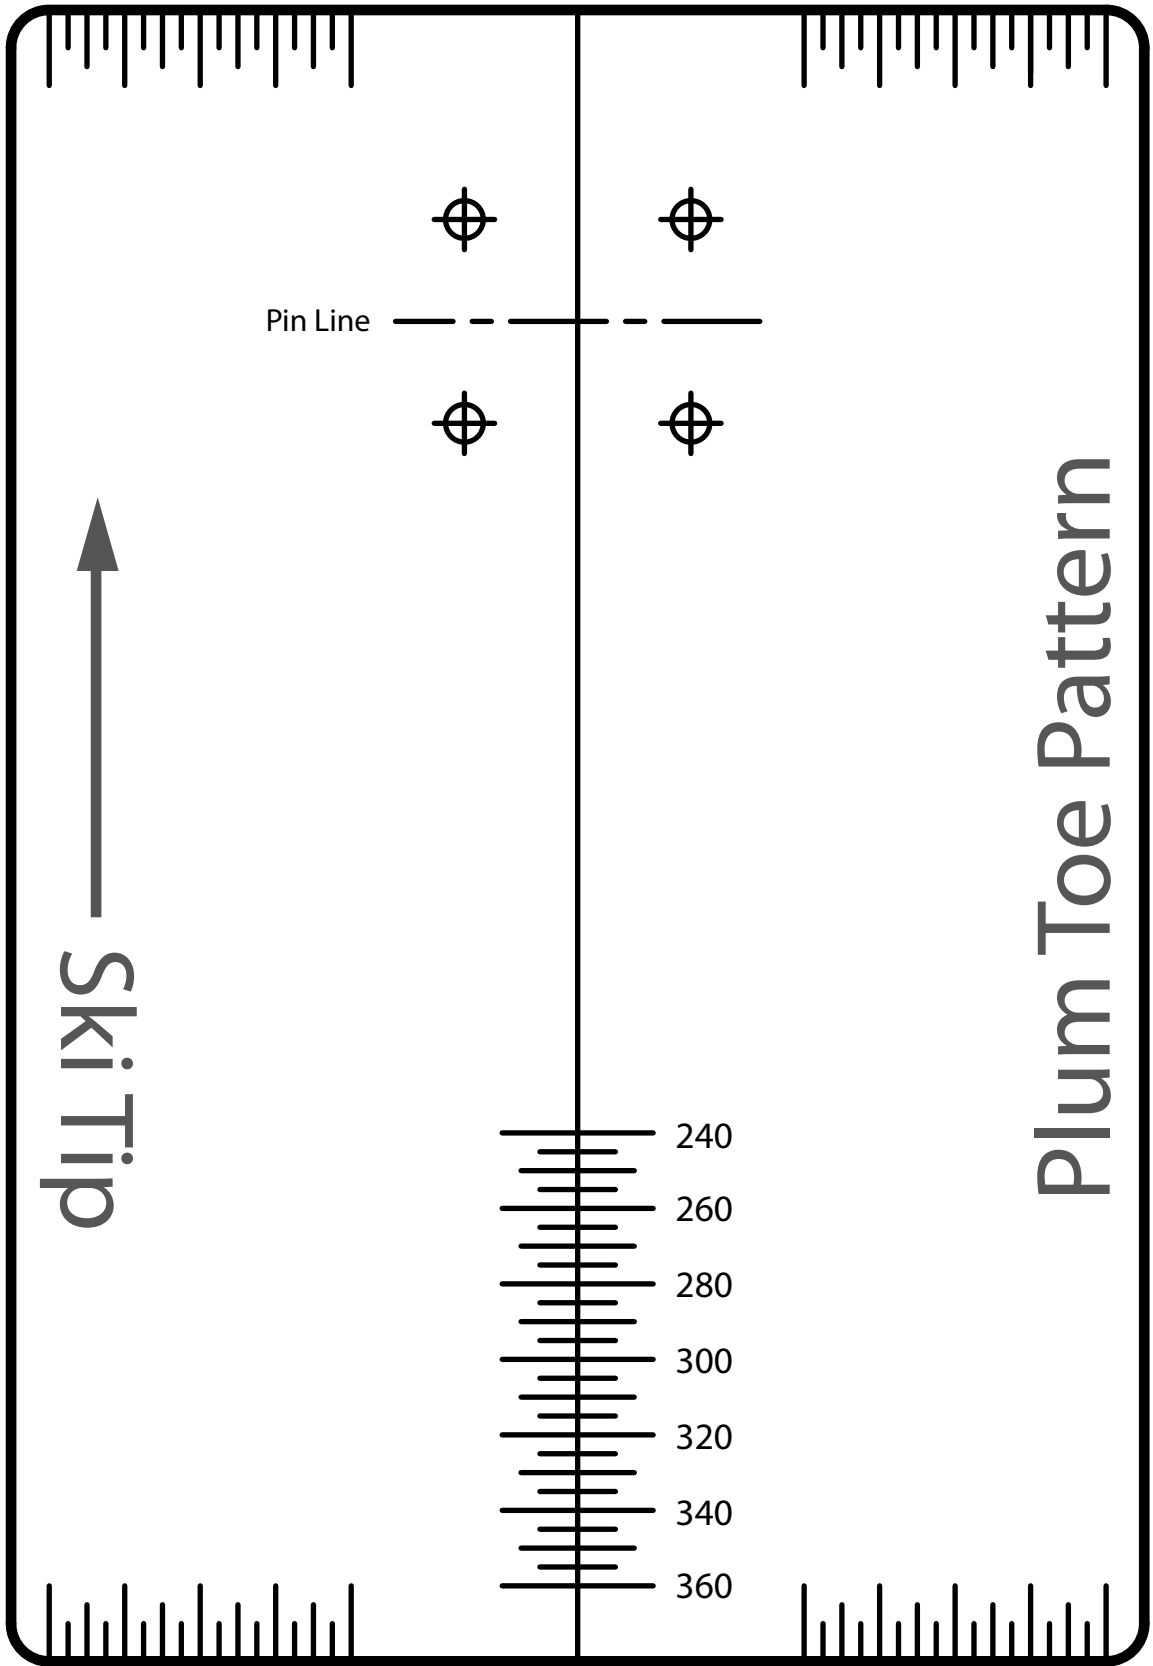

Check your
print scaling
20cm 8inch

Check your
print scaling
20cm 8inch

—
Ski Tip

Copyright Wagner Designs LLC 2011
www.bindingfreedom.com

360
340
320
300
280
260
240

Plum Heel Pattern